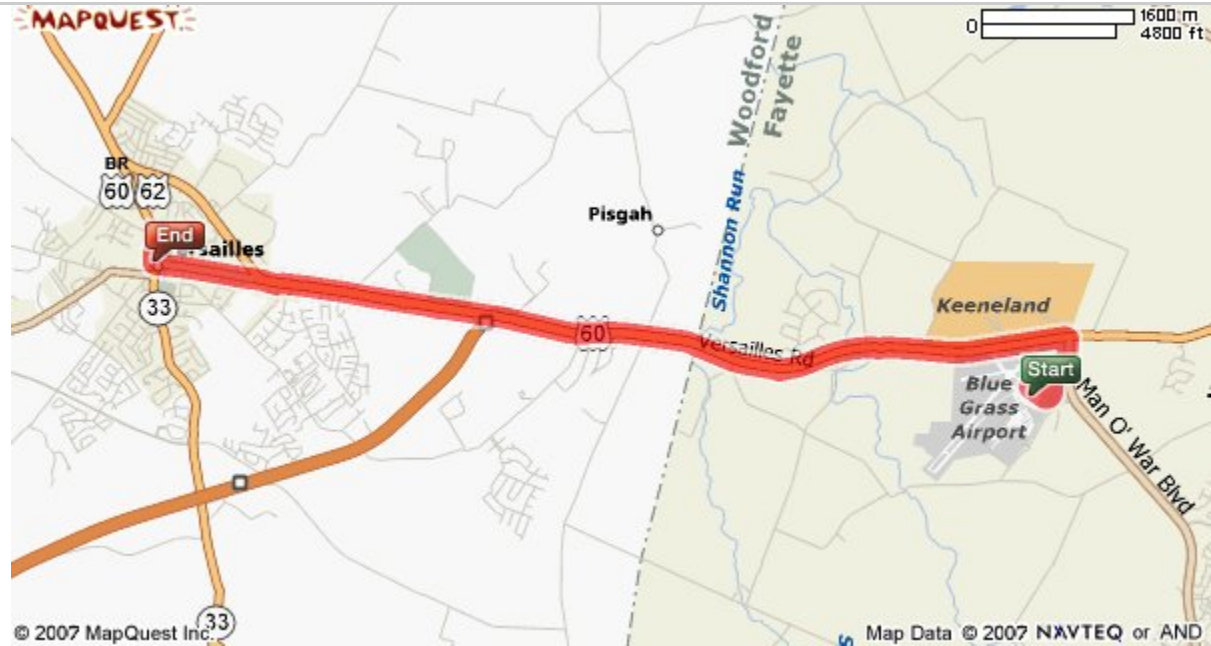

Directions to our Office from Blue Grass Airport:

Directions	Distance
Total Est. Time: 12 minutes Total Est. Distance: 8.49 miles	
1: Start out going SOUTHEAST on TERMINAL DR toward AIR FREIGHT DR.	0.5 miles
2: Turn LEFT onto MAN O' WAR BLVD.	0.2 miles
3: Turn LEFT onto VERSAILLES RD / US-60. Continue to follow US-60 W.	7.5 miles
4: Turn RIGHT onto US-60 BR / US-62 / N MAIN ST.	0.1 miles
5: End at Photizo Group: 209 N Main St # B, Versailles, KY 40383, US	

Total Est. Time: 12 minutes Total Est. Distance: 8.49 miles

Start:

Blue Grass Airport (LEX): 859-425-3100
4000 Terminal Dr # 206, Lexington, KY 40510, US

End:

Photizo Group: 859-873-4518
209 N Main St # B, Versailles, KY 40383, US