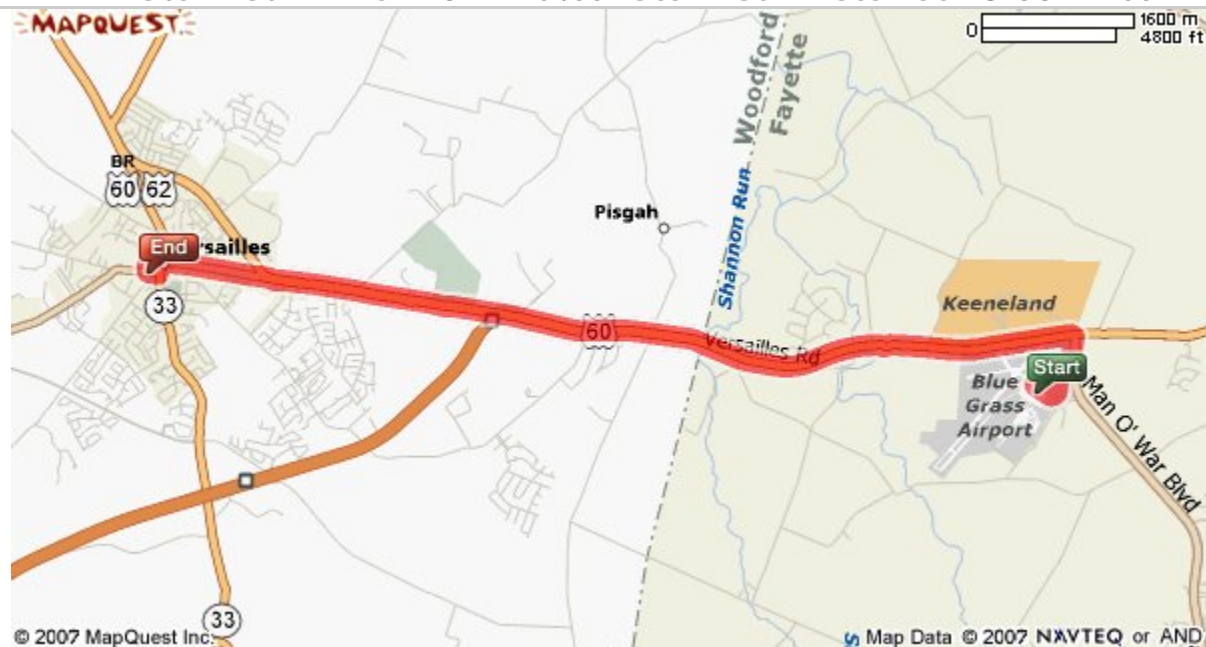

Directions to the Hotel from our Office:

Directions	Distance
Total Est. Time: 13 minutes Total Est. Distance: 8.63 miles	
1: Start out going SOUTHEAST on TERMINAL DR toward AIR FREIGHT DR.	0.5 miles
2: Turn LEFT onto MAN O' WAR BLVD.	0.2 miles
3: Turn LEFT onto VERSAILLES RD / US-60. Continue to follow US-60 W.	7.5 miles
4: Turn LEFT onto US-62 / S MAIN ST / KY-33.	<0.1 miles
5: Turn RIGHT onto US-62 / ROSE HILL AVE.	<0.1 miles
6: Turn RIGHT onto PARK ST.	<0.1 miles
7: End at Woodford Inn: 140 Park St, Versailles, KY 40383, US	

Total Est. Time: 13 minutes Total Est. Distance: 8.63 miles

Start: